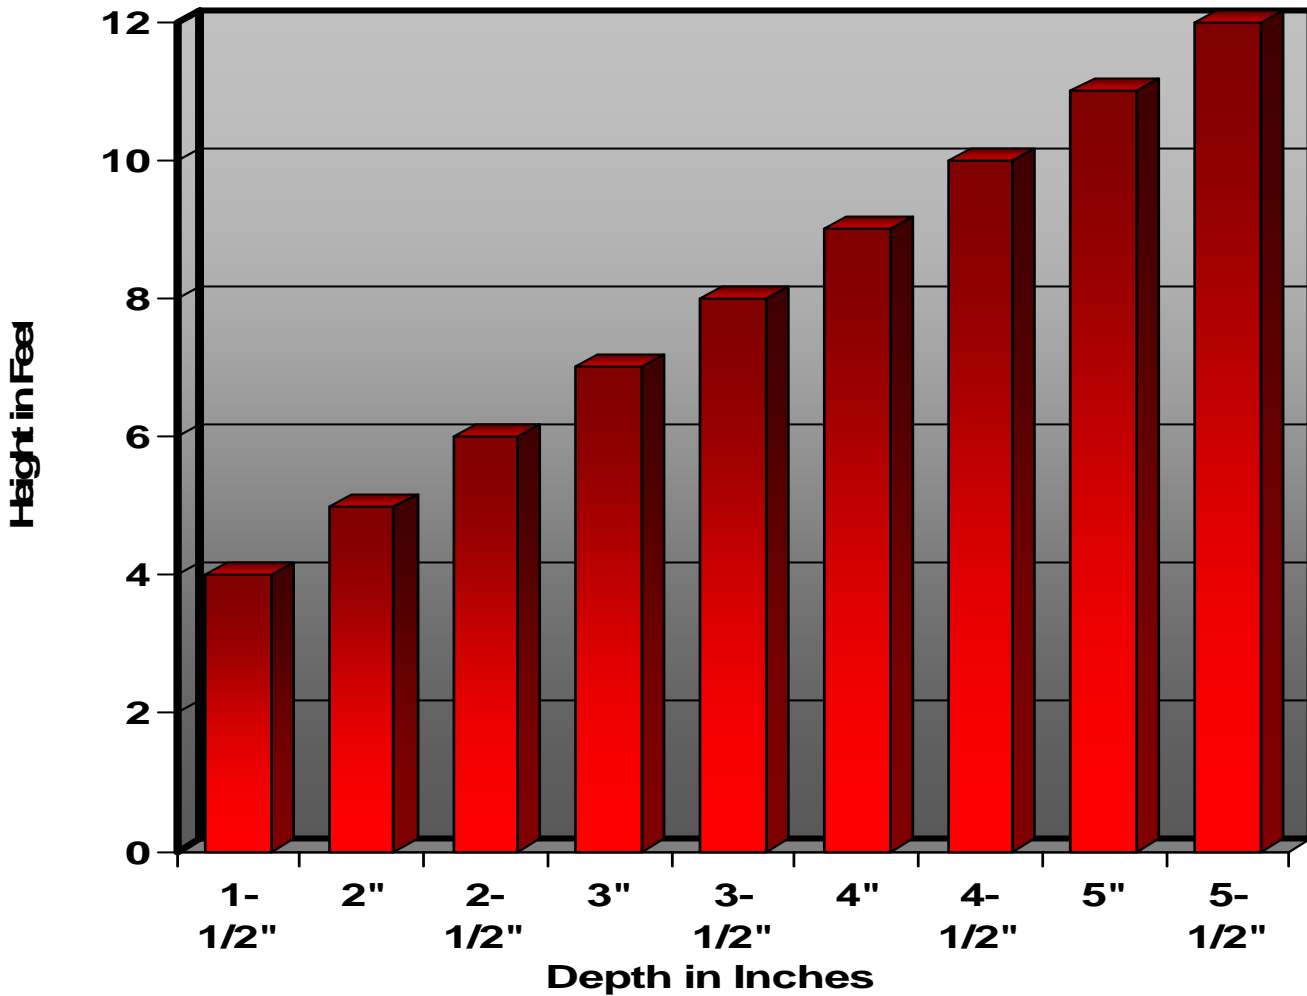

Sureplay Fall Height Chart

To meet the ASTM & CPSC guidelines all safety surfacing must have the appropriate depth, this ensures the safety of everyone. To assist you in understanding depth in relation to height of the play equipment, *Sureplay* created this useful chart. To determine what depth of SurePour you will need, measure the height of the highest deck on the unit & reference the chart above.